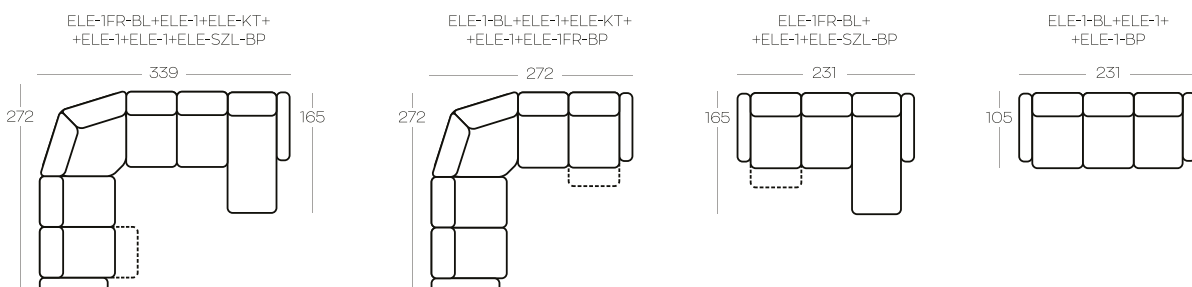

ELEMENTY kolekcji / ELEMENTS of the collection

PRZYKŁADOWE zestawienia / Exemplary SET-UPS

Opcja: port usb

Option: usb port

Wysokość elementów | Height of the elements: **104**

Wysokość pufa | Height of the hocker: **44**

ELE-1FR-BL	1-seater element with recliner, left side
ELE-1FR-BP	1-seater element with recliner, right side
ELE-1FR	1-seater element with recliner, no side panels
ELE-1-BL	1-seater element, left side
ELE-1-BP	1-seater element, right side
ELE-1	1-seater element, no side panels
ELE-SZL-BL	Chaise longue element, left side
ELE-SZL-BP	Chaise longue element, right side
ELE-KT	Triangle corner element
1FNR	Armchair
1FR	Armchair with recliner
P	Hocker