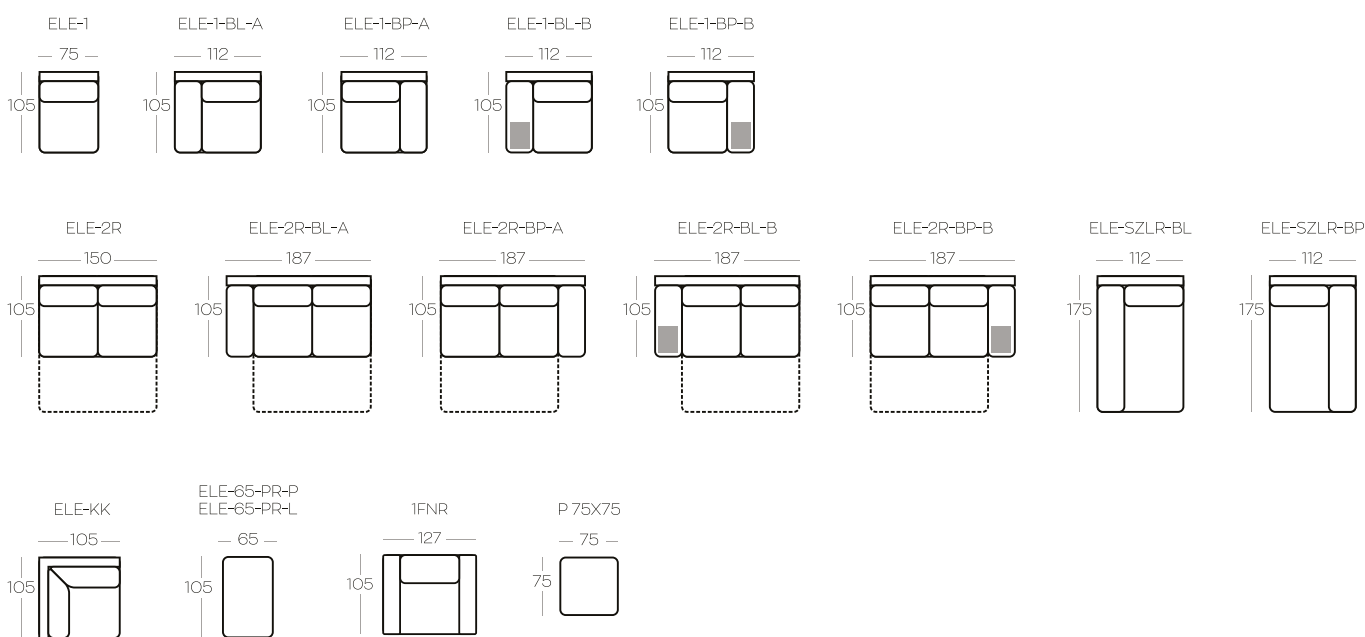

ELEMENTY kolekcji / ELEMENTS of the collection

☉☒ Opcja: ładowarka indukcyjna i / lub port usb

☉☒ Option: induction charger and / or usb port

Wysokość elementów | Height of the elements: **85**

Wysokość pufa | Height of the hocker: **44**

ELE-SZL-BL	Chaise longue element, left side
ELE-SZL-BP	Chaise longue element, right side
ELE-2R-BL-A	2-seater element, fold-out, left side
ELE-2R-BP-A	2-seater element, fold-out, right side
ELE-2R-BL-B	2-seater element, fold-out, with shelf, left side
ELE-2R-BP-B	2-seater element, fold-out, with shelf, right side
ELE-2	2-seater element, no side panels Note! For a full-size sleeping area, 2-seater elements must be part of a corner sofa set-up.
ELE-1-BL-A	1-seater element, left side
ELE-1-BP-A	1-seater element, right side
ELE-1-BL-B	1-seater element with shelf, left side
ELE-1-BP-B	1-seater element with shelf, right side
ELE-1	1-seater element, no side panels
ELE-KK	Corner element
ELE-PR-L	Element: hocker with container, left side. Note! It has to be a part of a set-up.
ELE-PR-P.	Element: hocker with container, right side. Note! It has to be a part of a set-up.
1FNR	Armchair
PR	Hocker with container