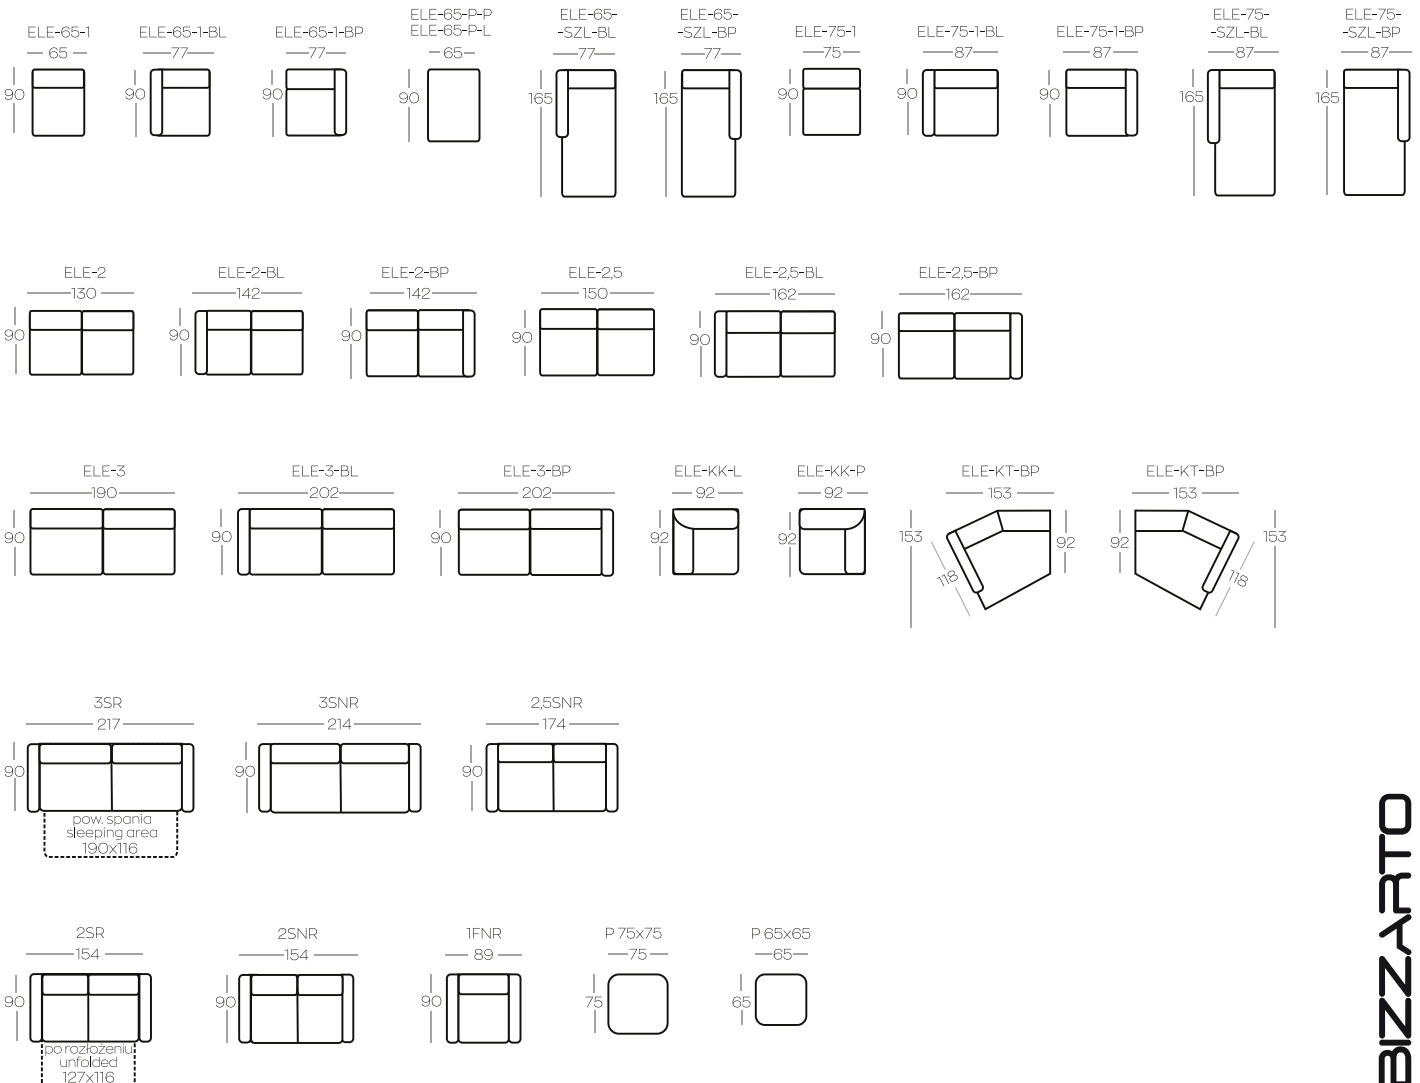

ELEMENTY kolekcji / ELEMENTS of the collection

PRZYKŁADOWE zestawienia / Exemplary SET-UPS

 Opcja: port usb

 Option: usb port

Wysokość elementów | Height of the elements: **83**

Wysokość pufa | Height of the hocker: **41**

ELE-65-1	1-seater element, no side panels
ELE-65-1-BL	1-seater element, left side
ELE-65-1-BP	1-seater element, right side
ELE-75-1	1-seater element, no side panels
ELE-75-1-BL	1-seater element, left side
ELE-75-1-BP	1-seater element, right side
ELE-2	2-seater element, no side panels
ELE-2-BL	2-seater element, left side
ELE-2-BP	2-seater element, right side
ELE-2,5	2,5-seater element, no side panels
ELE-2,5-BL	2,5-seater element, left side
ELE-2,5-BP	2,5-seater element, right side
ELE-3	3-seater element, no side panels
ELE-3-BL	3-seater element, left side
ELE-3-BP	3-seater element, right side
ELE-KK-L	Corner element, left side
ELE-KP-P	Corner element, right side
ELE-KT-L	Triangle element, left side
ELE-KT-P	Triangle element, right side
ELE-65-SZL-BL	Element chaise longue left side
ELE-65-SZL-BP	Element chaise longue, right side
ELE-75-SZL-BL	Element chaise longue, left side
ELE-75-SZL-BP	Element chaise longue, right side
ELE-65-P-L	Element: hocker left side. Note! It has to be a part of a set-up.
ELE-65-P-P.	Element: hocker, right side. Note! It has to be a part of a set-up.
3SNR	3 seater
3SR	3 seater sofa bed
2,5SNR	2,5 seater
2SNR	2 seater
2SR	2 seater sofa bed
1FNR	Armchair
P65x65	Hocker
P75x75	Hocker