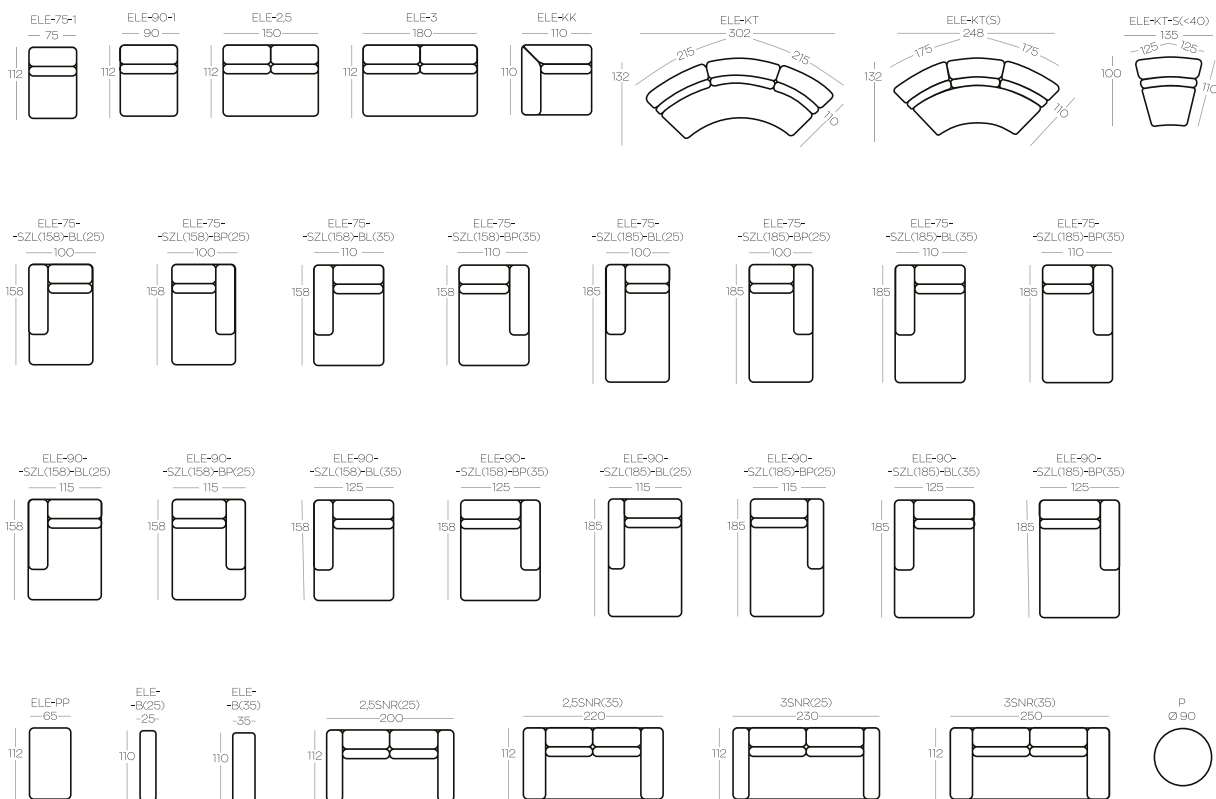

ELEMENTY kolekcji / ELEMENTS of the collection